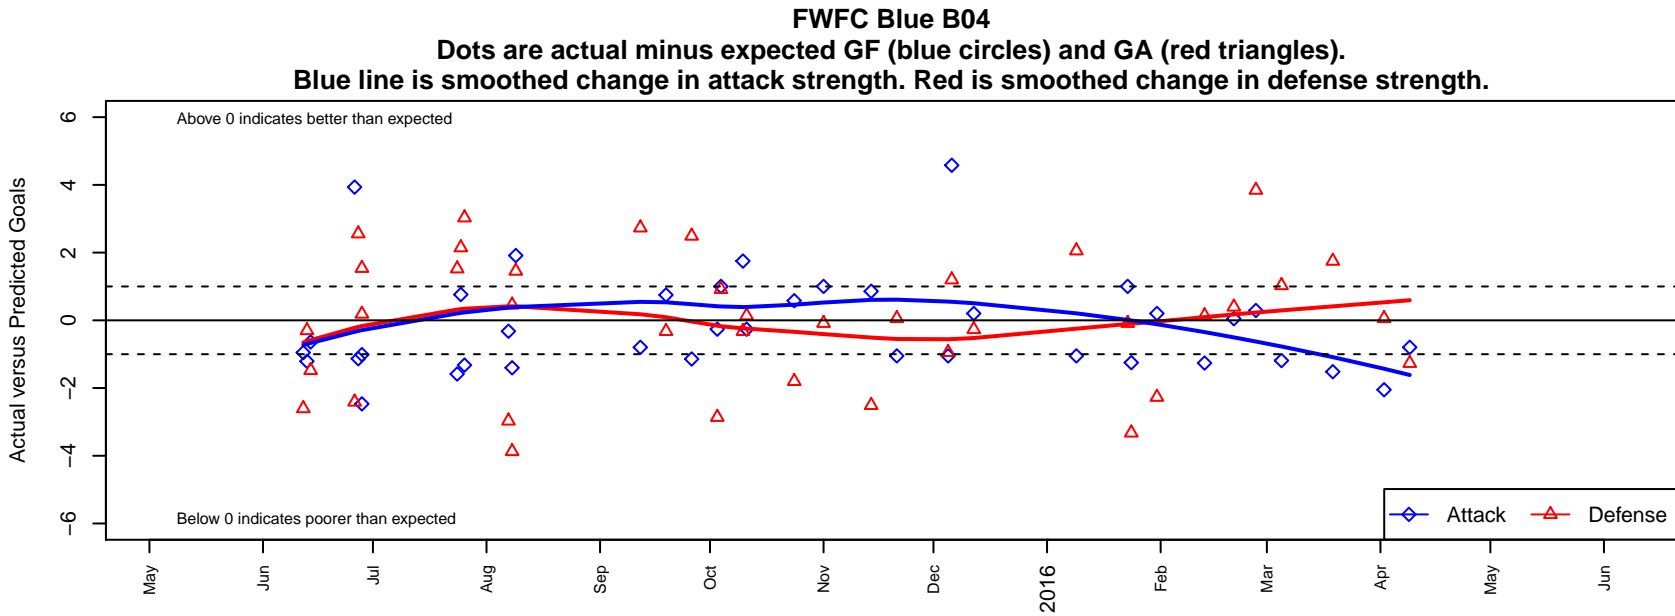

FWFC Blue B04

Federal Way FC
 Federal Way, WA
 B04 total strength=460
 attack=0.47 defense=0.2
 fall league = RCL B04 Div 3
 spr league = Win RCL B04 Div 3

alt names used:
 FWFC B04 Blue
 FWFC B04 Blue
 FWFC B04 Blue (A)
 FWFC B04 Blue
 FWFC B04 Blue
 FWFC B04 Blue (A)
 FWFC B04 Blue (A)

**attack and defense variance (black dot)
relative to other teams
and top 10 in region**

**attack and defense rating
relative to others at age
and all opponents in last 13 months**

Performance relative to 13 month average