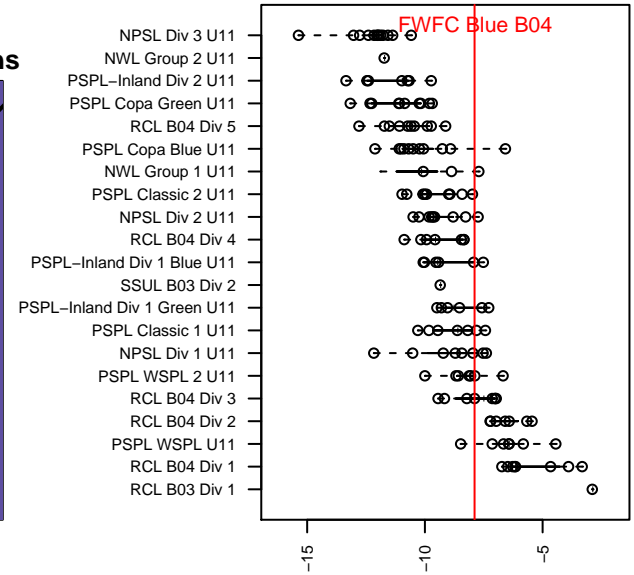

FWFC Blue B04

Federal Way FC
 Federal Way, WA
 B04 total strength=460
 attack=0.47 defense=0.2
 fall league = RCL B04 Div 3
 spr league = Win RCL B04 Div 3

alt names used:
 FWFC B04 Blue
 FWFC B04 Blue
 FWFC B04 Blue (A)
 FWFC B04 Blue
 FWFC B04 Blue
 FWFC B04 Blue (A)
 FWFC B04 Blue (A)

Venues played:
 2015 Starfire Spring Classic BU11 Gold
 2015 Clash At the Border Gold/Silver U11
 2015 Sounders FC Cup BU11 Gold
 2015 Blast Off BU11 A
 2015 RCL B04 Div 3
 2015 Win RCL B04 Div 3
 2015 WYS Presidents Cup B04 Division 2

**attack and defense variance (black dot)
relative to other teams
and top 10 in region**

**attack and defense rating
relative to others at age
and all opponents in last 13 months**

Performance relative to 13 month average