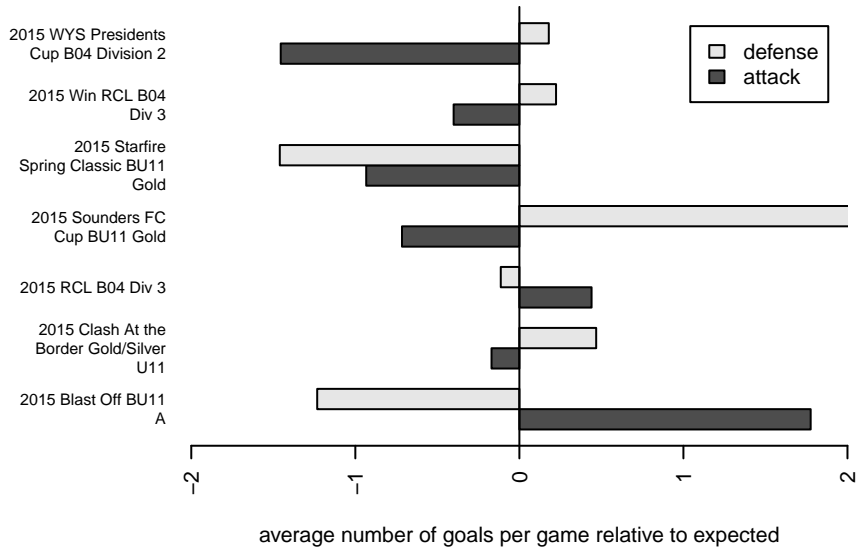

FWFC Blue B04

Federal Way FC
 Federal Way, WA
 B04 total strength=460
 attack=0.47 defense=0.2
 fall league = RCL B04 Div 3
 spr league = Win RCL B04 Div 3

alt names used:
 FWFC B04 Blue
 FWFC B04 Blue
 FWFC B04 Blue (A)
 FWFC B04 Blue
 FWFC B04 Blue
 FWFC B04 Blue (A)
 FWFC B04 Blue (A)

Venues played:
 2015 Starfire Spring Classic BU11 Gold
 2015 Clash At the Border Gold/Silver U11
 2015 Sounders FC Cup BU11 Gold
 2015 Blast Off BU11 A
 2015 RCL B04 Div 3
 2015 Win RCL B04 Div 3
 2015 WYS Presidents Cup B04 Division 2

**attack and defense variance (black dot)
relative to other teams
and top 10 in region**

**attack and defense rating
relative to others at age
and all opponents in last 13 months**

Performance relative to 13 month average